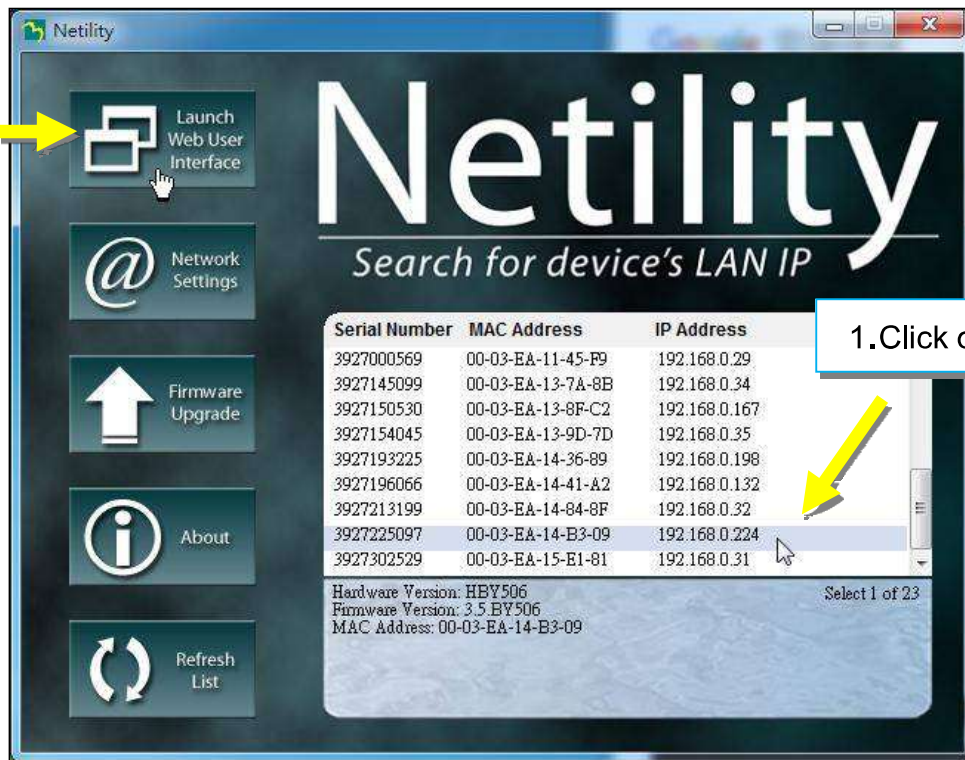

2.1 Launch Web User Interface

Select specific NetAgentA from the list and click on Launch Web User Interface to login to the NetAgentA's webpage