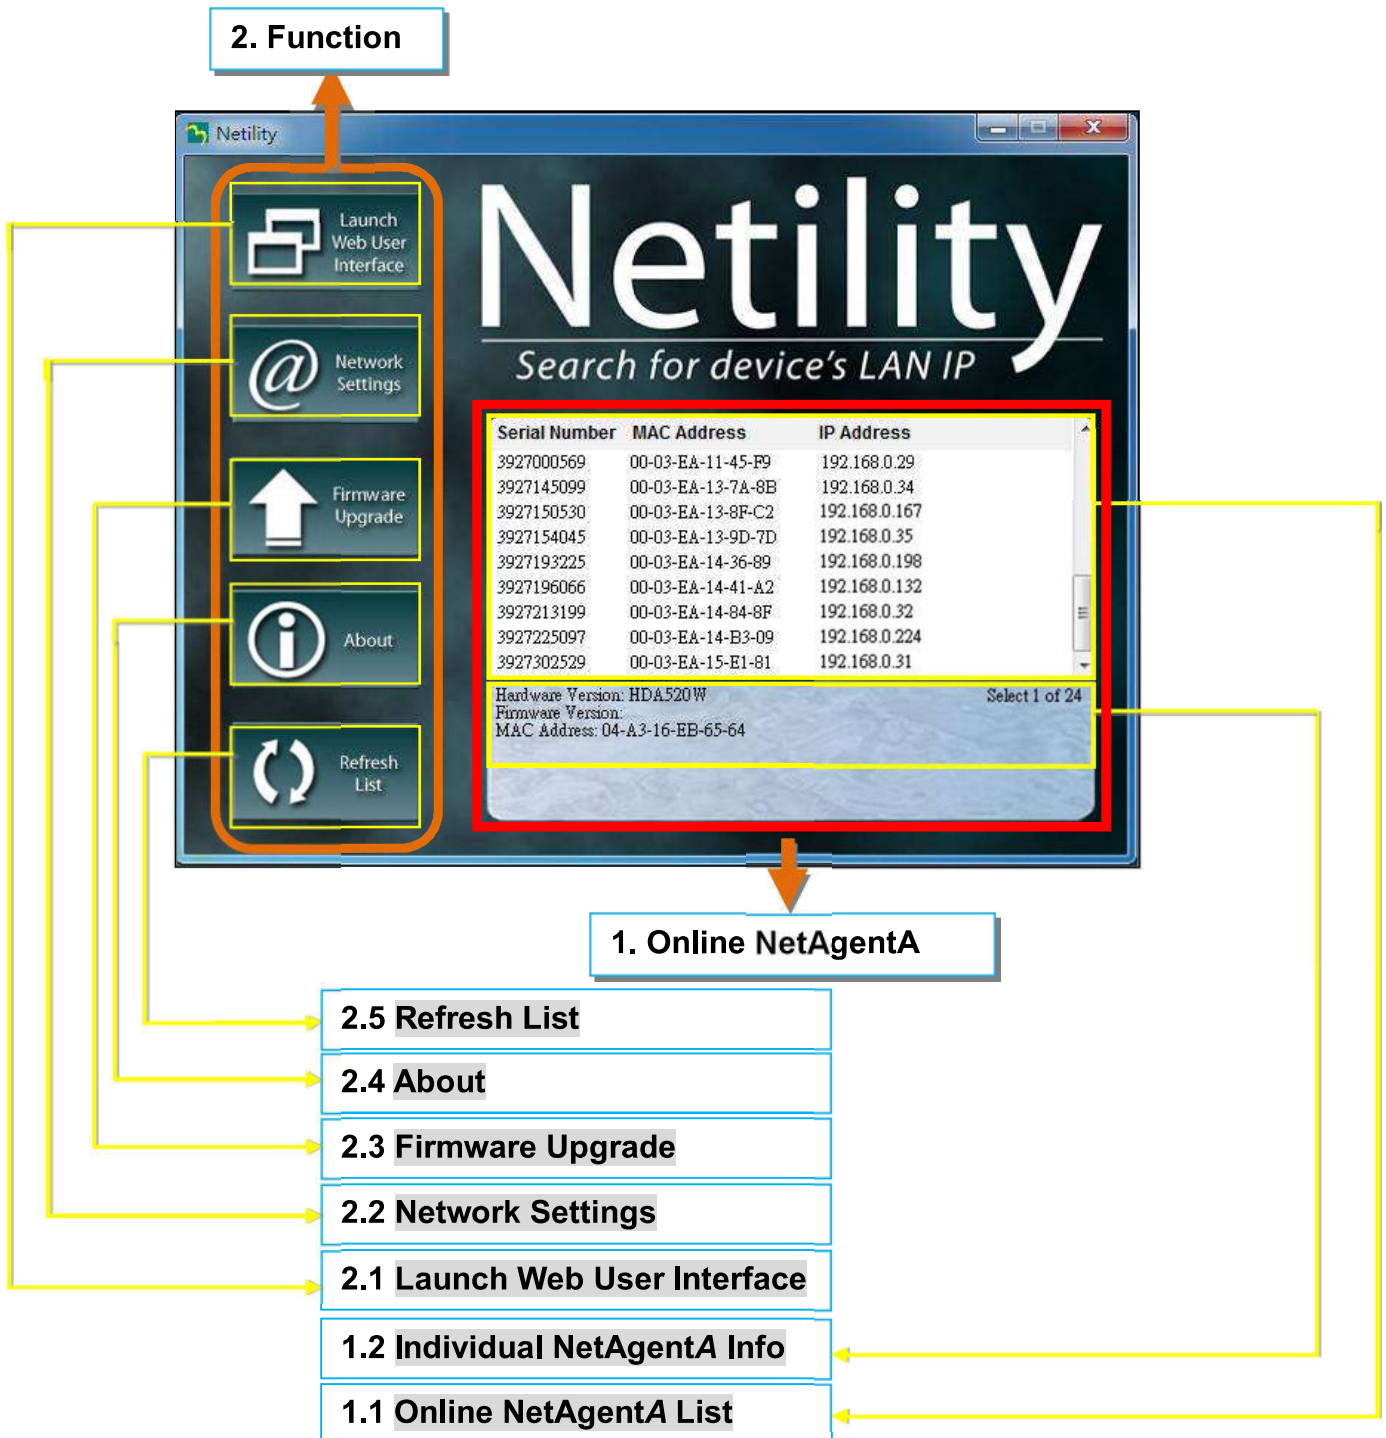

■ Netility Operation and Setting

Netility main pages divided into 2 sections:

1. Online NetAgentA List
2. Function Selection

1.1 Online NetAgentA List

When open up Netility , it automatically searches all the available online NetAgentA within the network with its serial number, IP address, MAC address. Double click on the specific NetAgentA with valid IP address, it will direct to the NetAgentA's webpage. (List refreshes automatically every 2 minutes)

The screenshot shows the Netility application window. The interface includes a sidebar with buttons for 'Launch Web User Interface', 'Network Settings', 'Firmware Upgrade', 'About', and 'Refresh List'. The main area displays the 'Netility' logo and the text 'Search for device's LAN IP'. Below this is a table listing devices with columns for Serial Number, MAC Address, and IP Address. The table contains 10 rows of data. The row with Serial Number 3927225097 and IP Address 192.168.0.224 is highlighted in red. A blue arrow points from this row to a second screenshot of the same application. In the second screenshot, a yellow arrow points to the same row, and a callout box contains the text 'Double click to login to the webpage'. Below the table in the second screenshot, the hardware version is listed as 'HBV506', the firmware version as '3.5.BY506', and the MAC address as '00-03-EA-14-B3-09'.